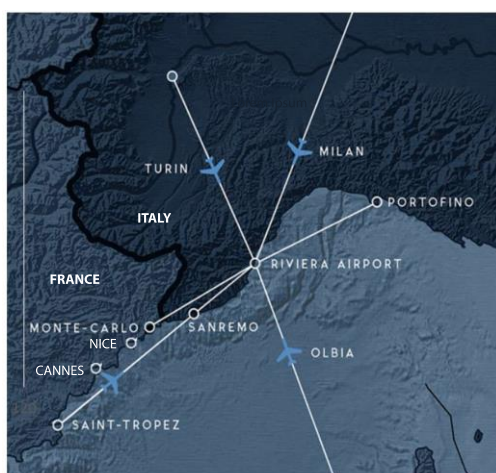

RIVIERA AIRPORT – ALBENGA (LIMG/ALL)

Nice Airport – Riviera Airport – 21' by air

RIVIERA AIRPORT

Viale Generale Disegna17038 – Villanova d'Albenga (Savona) Italy

PHONE: +39-0182.582.033

FAX: +39-0182.582.924

OPS: ops@riviera-airport.it

PEC: ava@legalmail.it

Instagram: Riviera Airport (LIMG-ALL)

(@rivieraairport)

Web site: www.rivieraairport.it

From ABN to	Km	Driving time	Nm	in the air (minutes)
St.Tropez	226	3h15'	88	40'
Cannes	150	1h45'	59	27'
Nice	113	1h30'	46	21'
Monte Carlo	90	1h08'	36	17'

Services for Aircrafts

- A1 Jet Fuel, AvGas 100 LL
- Hangars to house aircrafts
- Cabin cleaning
- Ground power
- Push Back
- Catering coordination

Features

- Location: 90 km from Monte Carlo (≈1h drive, 17' by helicopter) - next to Italy/France Motorway
- Time: UTC – 1h (winter) UTC – 2h (summer)
- LIMG 44°02'45"N, 008°07'32" E - Elevation: 149ft asl
- Albenga Airport AFIS 123.850 – APP: GENOVA 119,600
- Runway 09/27 TODA 1,492m - TORA 1,423m - LDA 1,347/1,432m -ASDA 1,432m
- Runway width 148ft 55000 Lbs/SIWL 20,000 m2, macadam parking